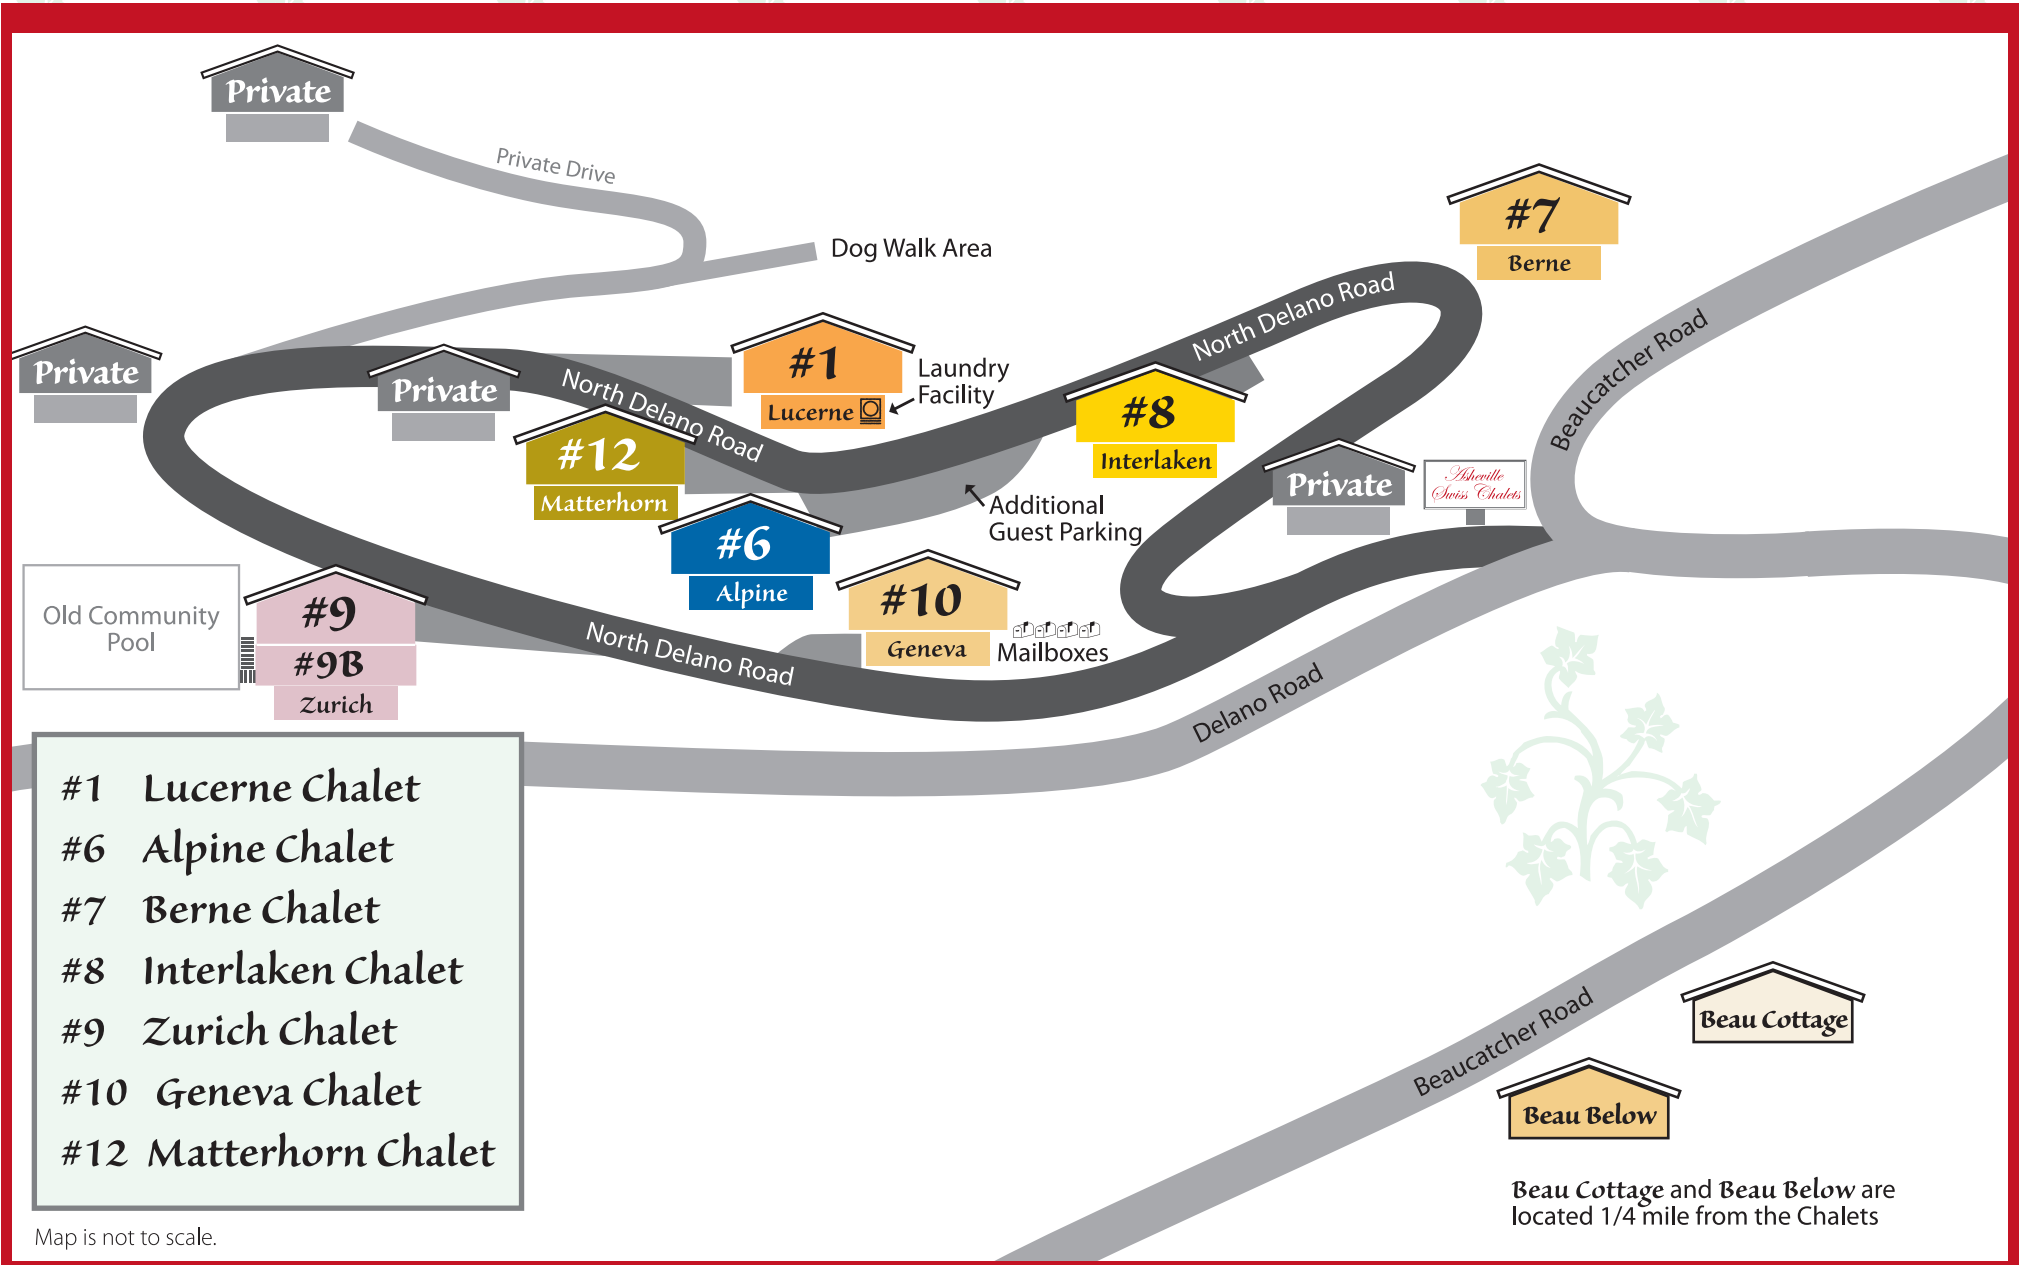

Asheville Swiss Chalets

828-776-0509 • www.ashevilleswisschalets.com

- #1 Lucerne Chalet
- #6 Alpine Chalet
- #7 Berne Chalet
- #8 Interlaken Chalet
- #9 Zurich Chalet
- #10 Geneva Chalet
- #12 Matterhorn Chalet

Beau Cottage and Beau Below are located 1/4 mile from the Chalets

Map is not to scale.