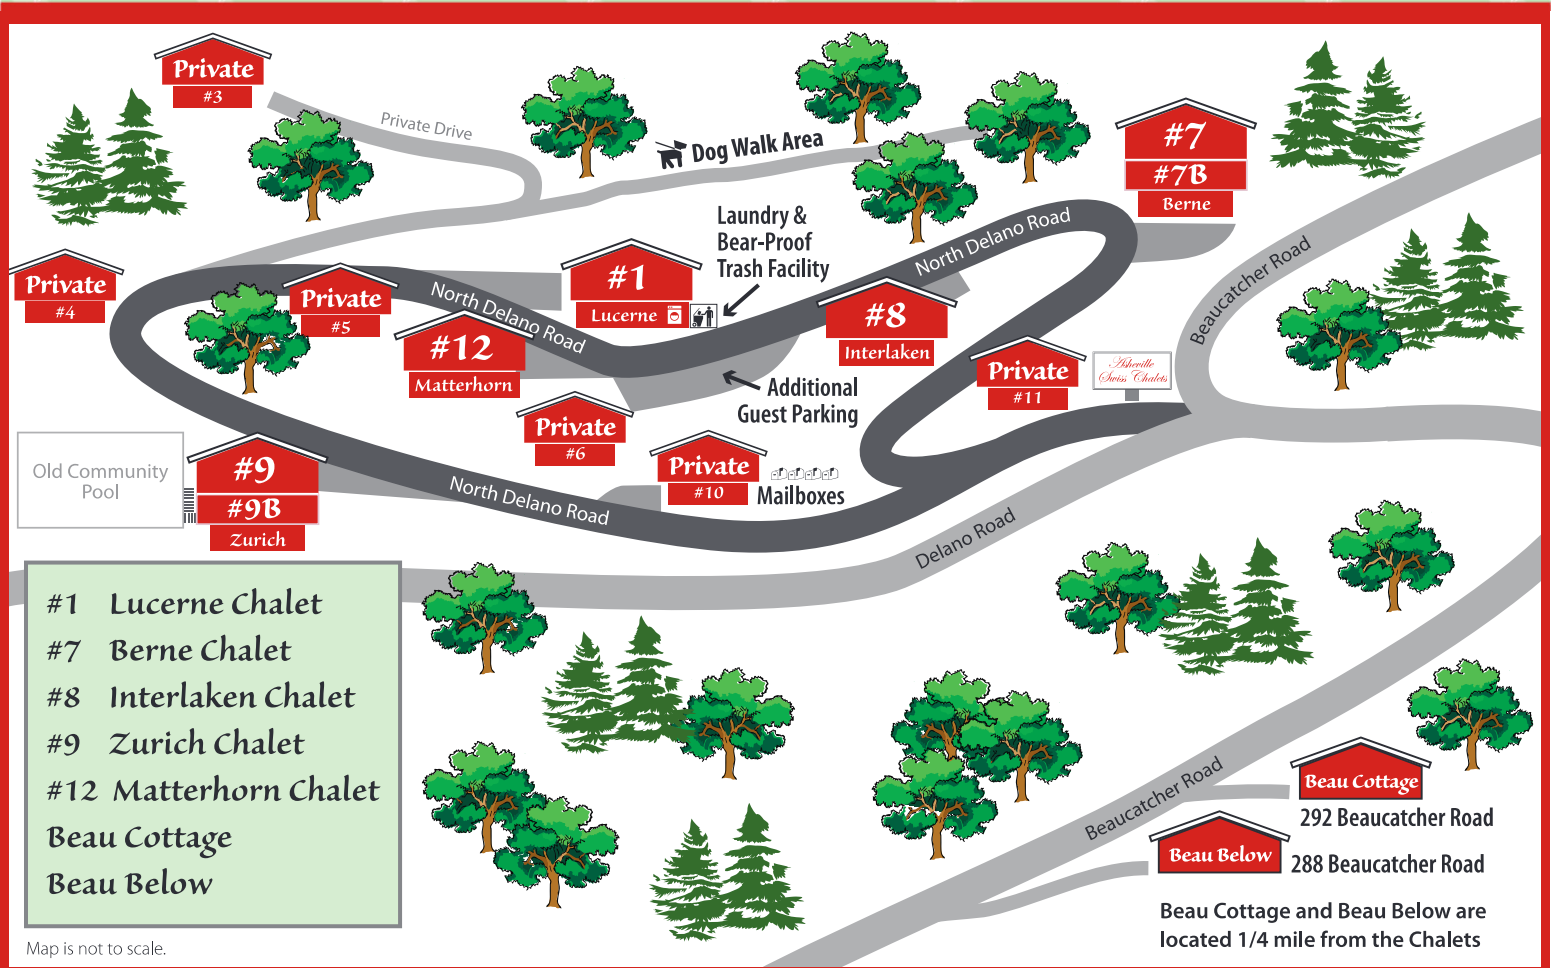

Asheville Swiss Chalets

828-645-8101 • www.ashevilleswisschalets.com

- #1 Lucerne Chalet
- #7 Berne Chalet
- #8 Interlaken Chalet
- #9 Zurich Chalet
- #12 Matterhorn Chalet
- Beau Cottage
- Beau Below

- Beau Cottage
292 Beaucatcher Road
- Beau Below
288 Beaucatcher Road

Beau Cottage and Beau Below are located 1/4 mile from the Chalets

Map is not to scale.